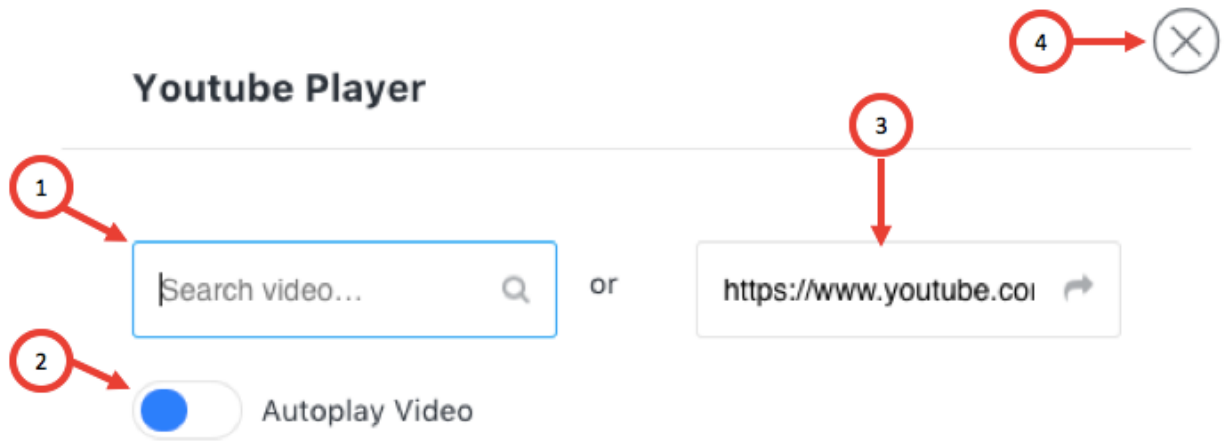

## YouTube Player Manual

### YouTube Player

1. Search Video - you can type there the name of the video you want to play
2. Autoplay Video – it will play your video automatically
3. Paste the link of the video – you can also paste the link of the video you want to play
4. Close